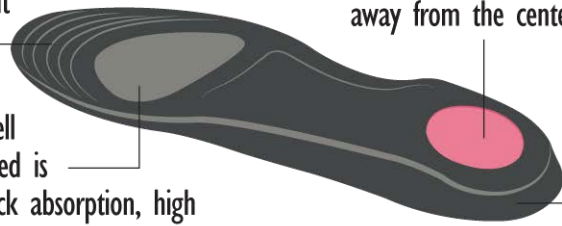

SPORT COMFY INSOLE

Free Size

Shucare Sport Comfy is a heavy duty and comfortable solution for pain resulting from stress placed on the plantar fascia. Its design fits any shoe type and works to keep feet supported and stable. It is specially design to those who work in long walking or standing environment.